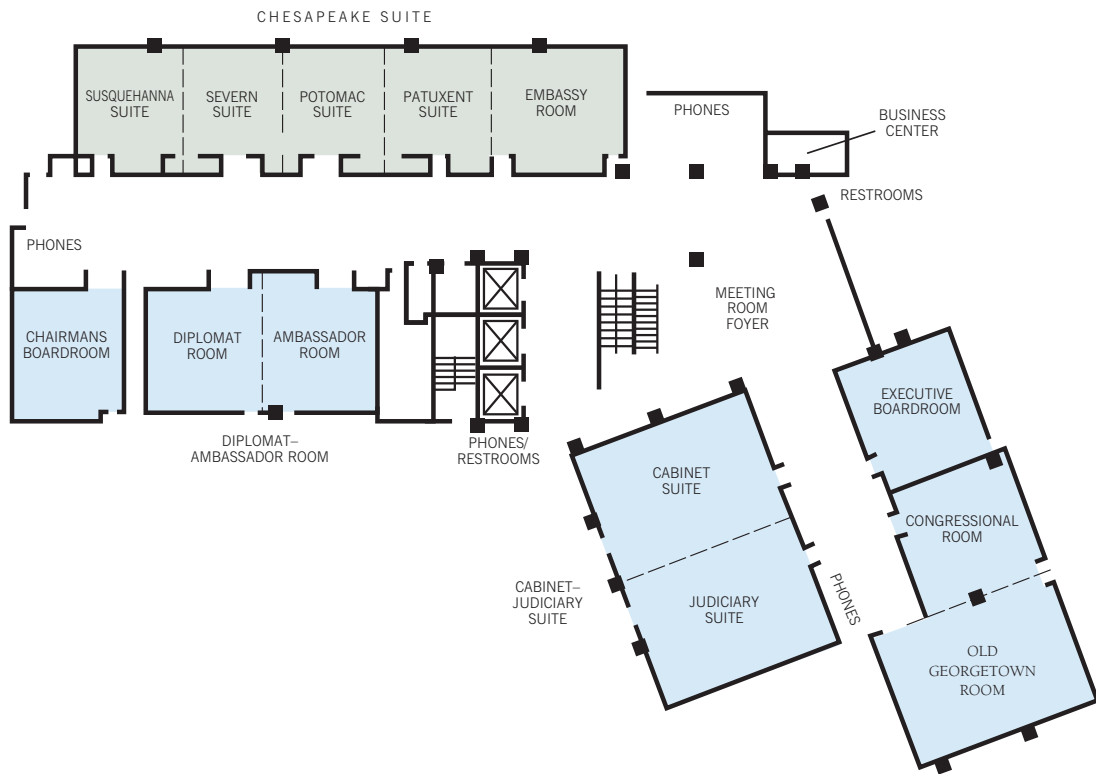

Hyatt Regency Bethesda

Hyatt Regency Bethesda

DIRECTIONS

From Washington/National Airport (18 miles): Take George Washington Pkwy west to I-495 North, to Wisconsin Avenue South. Hotel is on right, 2 miles. From Dulles International (24 miles): Take Dulles Access Road east to I-495 North, to Wisconsin Avenue South. Hotel is on right, 2 miles.

From BWI Airport (32 miles): Take I-95 South to I-495 West (toward Silver Spring) to Wisconsin Avenue South. Hotel is on right, 2 miles.